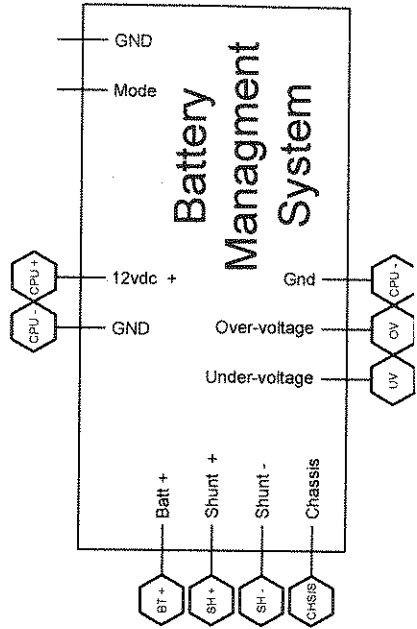

LEGEND	
INV	Inverter/Charger
BtoB Charger	Battery to Battery Charger
BSS	Battery Selector Switch
SP	Solar Power
BC	Battery Charger (LiFePo4)
ALT	Alternator
TD Relay	Solid State Time-Delay

DC Simplified  
 LiFePo4 CIRCUITS  
 Drawing Name  
 Rev Date  
 Rev 10/

SCALE  
 Not to Sc

K1 Description