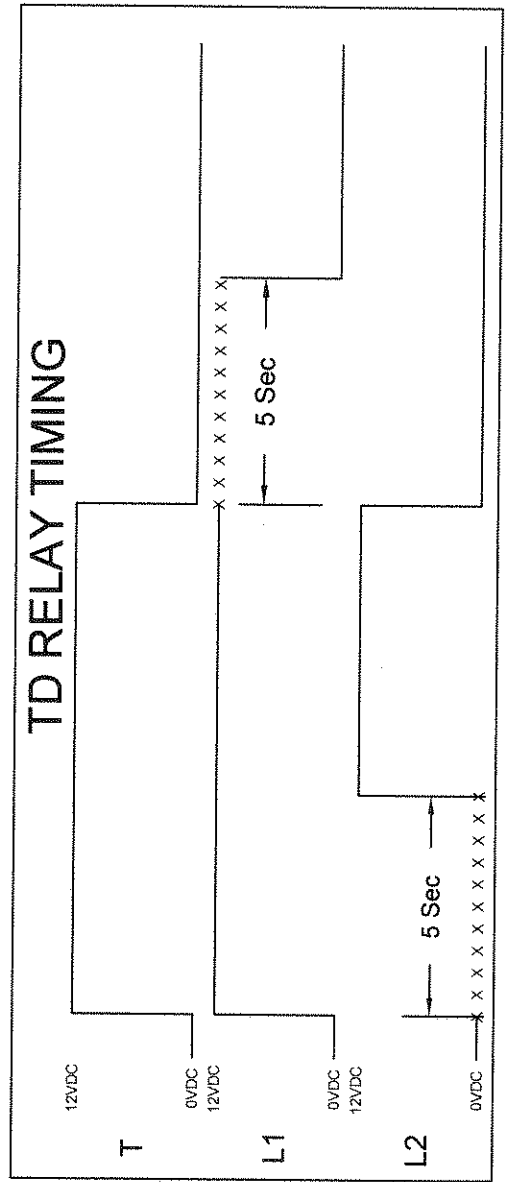

LEGEND	
INV	Inverter/Charger
BtoB Charger	Battery to Battery Charger
BSS	Battery Selector Switch
SP	Solar Power
BC	Battery Charger (LiFePo4)
ALT	Alternator
TD Relay	Solid State Time-Delay

DC Simplified  
 LiFePo4 CIRCUITS  
 Drawing Name  
 Rev Date  
 Rev 10/

SCALE  
 Not to Sc

K1 Description